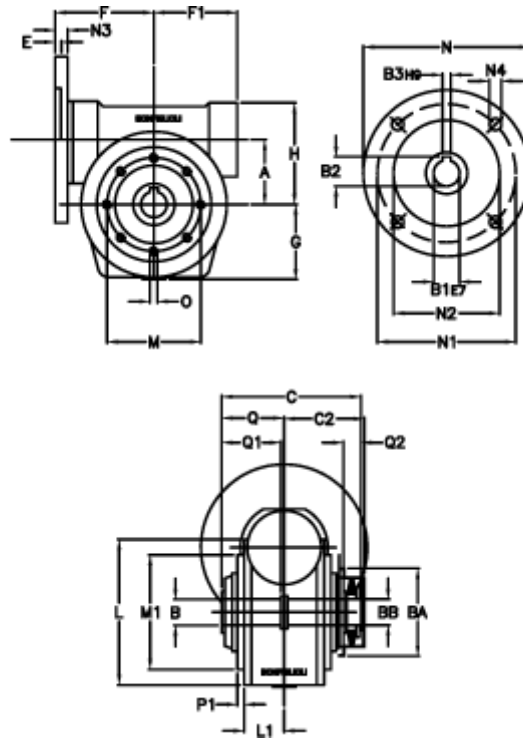

Article number: 390204901472736

Description: Worm Gear with Torque Limiter
VF 49-L2-P-14 P71B5

Measures

a = 49.50	C2 = 63,5	L1 = 36.8	O = M6x8
B = 25	Description = VF 49P-xx-71B5	m = 94	P1 = 2.5
B1 E7 = 14	E = 3.0	M1 = 68	Q = 51.0
B2 = 16.3	F = 70	N = 160	Q1 = 41
B3 H9 = 5	F1 = 63	N1 = 130	Q2 = 15
BA = 63	g = 56	N2 = 110	
BB H7 = 14	H = 80.0	N3 = 10.5	
C = 105	L = 107.5	N4 = 9,5	